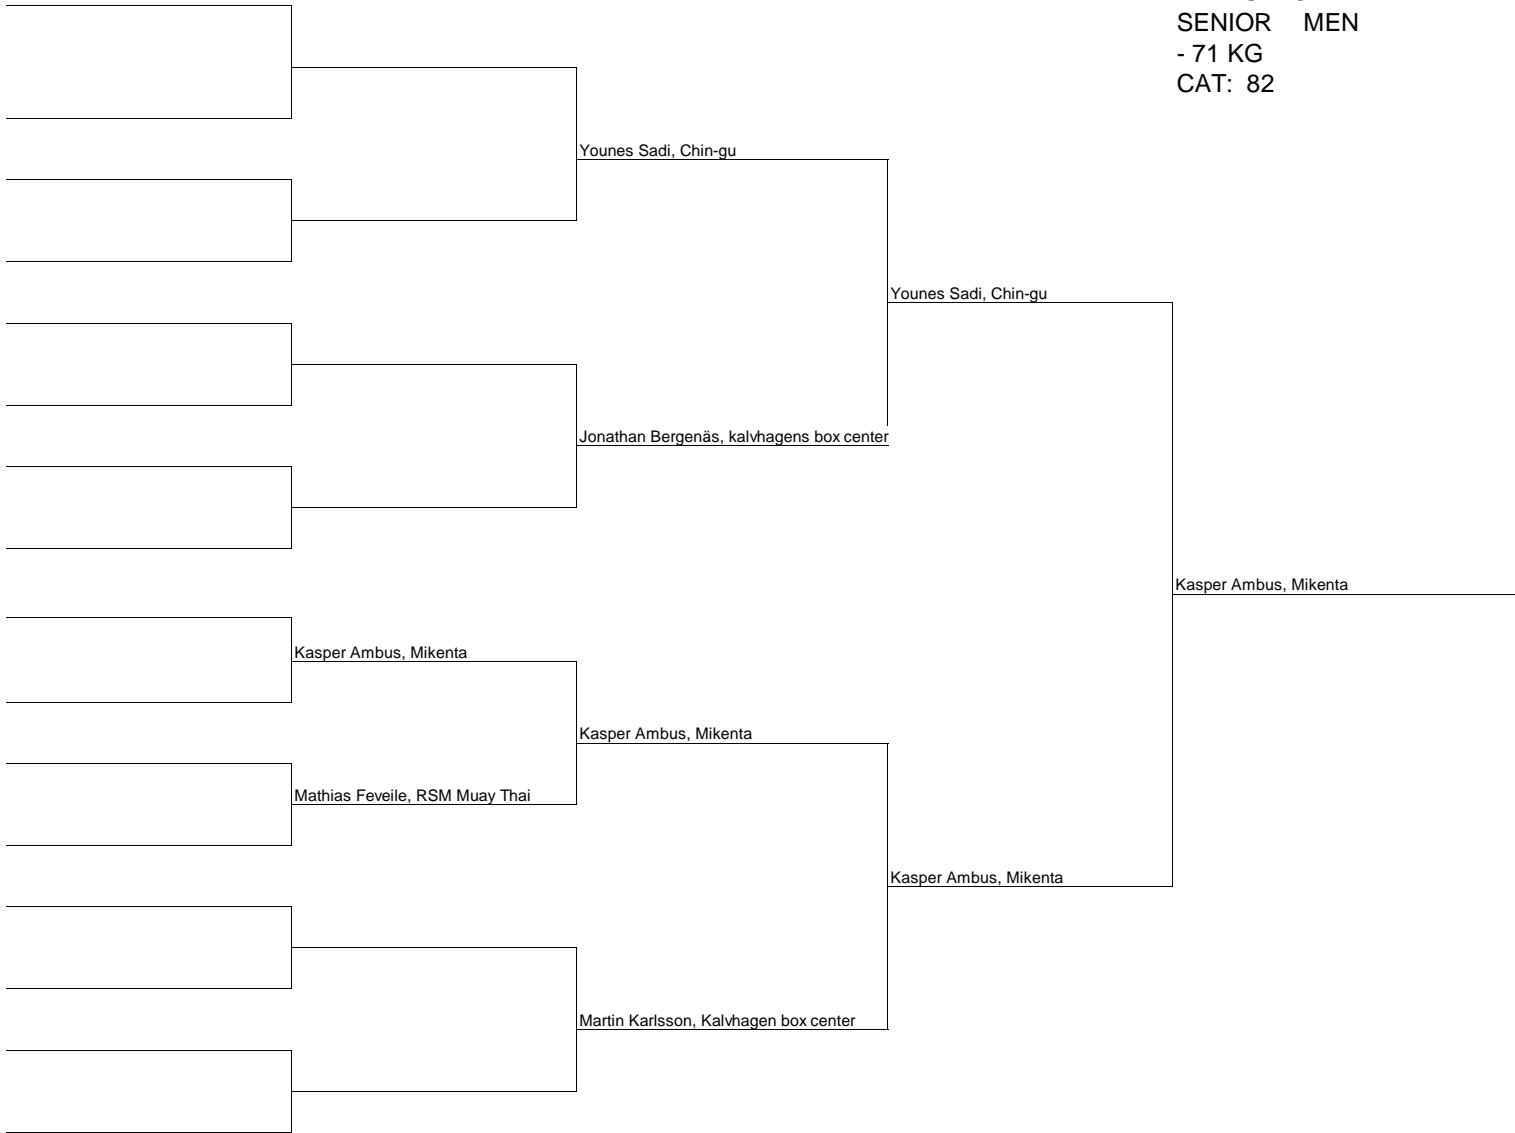

K-1 RULES
SENIOR MEN
-57 KG
CAT: 78

K-1 RULES
SENIOR MEN
-60 KG
CAT: 79

K-1 RULES
SENIOR MEN
- 63,5 KG
CAT: 80

K-1 RULES
SENIOR MEN
- 71 KG
CAT: 82

K-1 RULES
SENIOR MEN
- 75 KG
CAT: 83

K-1 RULES
SENIOR MEN
- 81 KG
CAT: 84